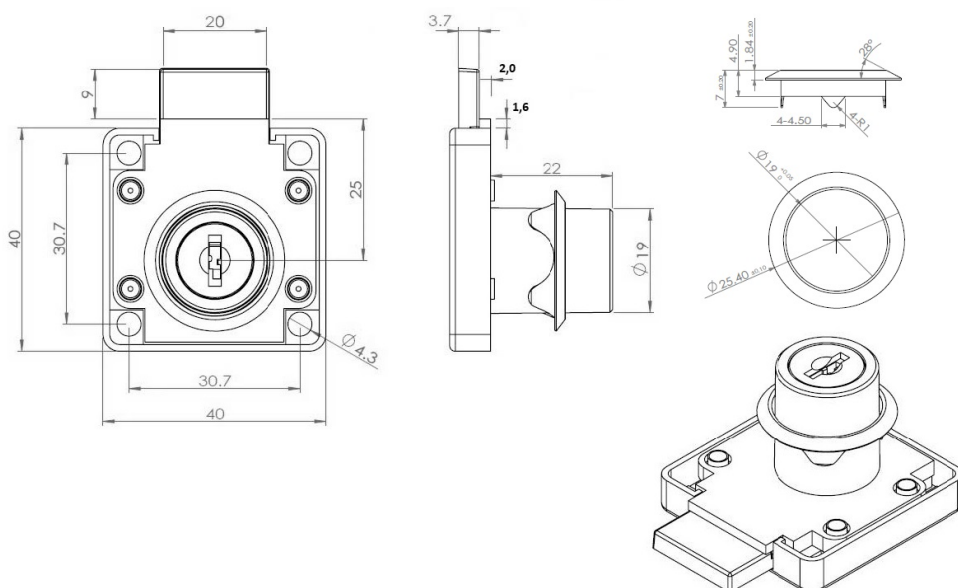

PRODUCT SHEET

Description:

Rim Lock 850, $\varnothing 19 \times 22 \text{mm}$, Drawer, NPL, CK SISO, KA E02

Item number:

14.01.040-1

Units	Box	Carton	HS Code	Barcode
Pcs.	12	192	8301300000	
				5704866031967